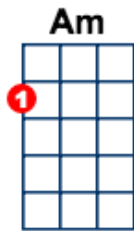

WillYouStillLoveMeTomorrow

Shirelles, Carole King

C Am F G7

Tonight you're mine completely,

C Am F G

You give your love so sweetly,

E7 E7 Am

Tonight the light of love is in your eyes,

F G7 Dm C

But will you love me tomor--row?

C Am F G7

Is this a lasting treasure,

C Am F G

Or just a moment's pleasure,

E7 E7 Am

Can I believe the magic of your sighs,