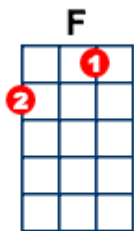

WillYouStillLoveMeTomorrow

Shirelles, Carole King

C Am F G7

Tonight you're mine completely,

C Am F G

You give your love so sweetly,

E7 E7 Am

Tonight the light of love is in your eyes,

F G7 Dm C

But will you love me tomor--row?

C Am F G7

Is this a lasting treasure,

C Am F G

Or just a moment's pleasure,

E7 E7 Am

Can I believe the magic of your sighs,