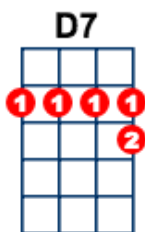

WillYouStillLoveMeTomorrow

Shirelles, Carole King

C Am F G7

Tonight you're mine completely,

C Am F G

You give your love so sweetly,

E7 E7 Am

Tonight the light of love is in your eyes,

F G7 Dm C

But will you love me tomor--row?

C Am F G7

Is this a lasting treasure,

C Am F G

Or just a moment's pleasure,

E7 E7 Am

Can I believe the magic of your sighs,

Am

When the night (When the night)

D7 Dm G7

Meets the morning su---n.

(hold strings pause)

C Am F G7

I'd like to know that your love,

C Am F G