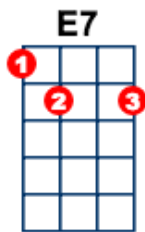

WillYouStillLoveMeTomorrow

Shirelles, Carole King

C Am F G7

Tonight you're mine completely,

C Am F G

You give your love so sweetly,

E7 E7 Am

Tonight the light of love is in your eyes,

F G7 Dm C

But will you love me tomor--row?

C Am F G7

Is this a lasting treasure,

C Am F G

Or just a moment's pleasure,

E7 E7 Am

Can I believe the magic of your sighs,

F G7 Dm C

Will you still love me tomor--row?

F Em

Tonight with words unspoken,

F C

You said that I'm the only one,

F Em

But will my heart be broken,

Am

When the night (When the night)

D7 Dm G7

Meets the morning su---n.

(hold strings pause)

C Am F G7

I'd like to know that your love,

C Am F G