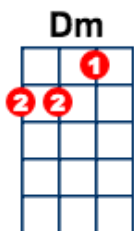

WillYouStillLoveMeTomorrow

Shirelles, Carole King

C Am F G7

Tonight you're mine completely,

C Am F G

You give your love so sweetly,

E7 E7 Am

Tonight the light of love is in your eyes,

F G7 Dm C

But will you love me tomor--row?

C Am F G7

Is this a lasting treasure,

C Am F G

Or just a moment's pleasure,

E7 E7 Am

Can I believe the magic of your sighs,

Am

When the night (When the night)

D7 Dm G7

Meets the morning su---n.

(hold strings pause)

C Am F G7

I'd like to know that your love,

C Am F G