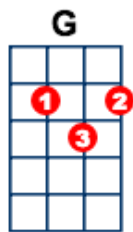

WillYouStillLoveMeTomorrow

Shirelles, Carole King

C Am F G7

Tonight you're mine completely,

C Am F G

You give your love so sweetly,

E7 E7 Am

Tonight the light of love is in your eyes,

F G7 Dm C

But will you love me tomor--row?

C Am F G7

Is this a lasting treasure,

C Am F G

Or just a moment's pleasure,

E7 E7 Am

Can I believe the magic of your sighs,

F G7 Dm C

Will you still love me tomor--row?

F Em

Tonight with words unspoken,

F C

You said that I'm the only one,

F Em

But will my heart be broken,

Am

When the night (When the night)

D7 Dm G7

Meets the morning su---n.

(hold strings pause)

C Am F G7

I'd like to know that your love,

C Am F G