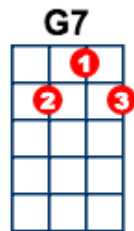

WillYouStillLoveMeTomorrow

Shirelles, Carole King

C Am F G7

Tonight you're mine completely,

C Am F G

You give your love so sweetly,

E7 E7 Am

Tonight the light of love is in your eyes,

F G7 Dm C

But will you love me tomor--row?

C Am F G7

Is this a lasting treasure,

C Am F G

Or just a moment's pleasure,

E7 E7 Am

Can I believe the magic of your sighs,

F G7 Dm C

Will you still love me tomor--row?

F Em

Tonight with words unspoken,

F C

You said that I'm the only one,

F Em

But will my heart be broken,

Am

When the night (When the night)

D7 Dm G7

Meets the morning su---n.

(hold strings pause)

C Am F G7

I'd like to know that your love,

C Am F G