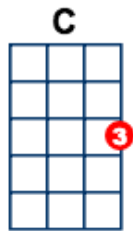

WillYouStillLoveMeTomorrow

Shirelles, Carole King

C Am F G7

Tonight you're mine completely,

C Am F G

You give your love so sweetly,

E7 E7 Am

Tonight the light of love is in your eyes,

F G7 Dm C

But will you love me tomor--row?

C Am F G7

Is this a lasting treasure,

C Am F G

Or just a moment's pleasure,

E7 E7 Am

Can I believe the magic of your sighs,

Am

When the night (When the night)

D7 Dm G7

Meets the morning su---n.

(hold strings pause)

C Am F G7

I'd like to know that your love,

C Am F G