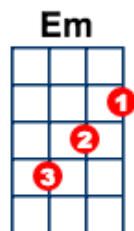

WillYouStillLoveMeTomorrow

Shirelles, Carole King

C Am F G7

Tonight you're mine completely,

C Am F G

You give your love so sweetly,

E7 E7 Am

Tonight the light of love is in your eyes,

F G7 Dm C

But will you love me tomor--row?

C Am F G7

Is this a lasting treasure,

C Am F G

Or just a moment's pleasure,

E7 E7 Am

Can I believe the magic of your sighs,

F G7 Dm C

Will you still love me tomor--row?

F Em

Tonight with words unspoken,

F C

You said that I'm the only one,

F Em

But will my heart be broken,

Am

When the night (When the night)

D7 Dm G7

Meets the morning su---n.

(hold strings pause)

C Am F G7

I'd like to know that your love,

C Am F G