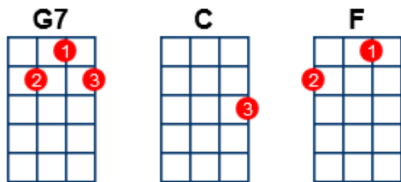

oo She'll Be Coming Round the Mountain

traditional - BEATS on CAPS below 4 to each line

Chorus

G7 C
 She'll be COMing 'round the MOUtain when she COMes (when she COMes)

G7
 She'll be COMing 'round the MOUtain when she COMes (when she COMes)

C F
 She'll be COMing 'round the MOUtain, she'll be COMing 'round the MOUtain

C G7 C
 She'll be COMing 'round the MOUtain when she COMes (when she COMes).

verse1

She'll be DRIVING six white HORses when she COMes (when she COMes)

verse2

We--'ll ALL go out to MEET her when she COMes (when she COMes)

verse3

We--'ll KILL the old red ROOster when she COMes (when she COMes)

verse4

She will BRING us to the PORTals when she COMes (when she COMes)

verse5

We--'ll ALL sing halleLUjah when she COMes (when she COMes)

verse6==chorus -do twice

She'll be COMing 'round the MOUtain when she COMes (when she COMes)

Note: Standard GCEA Soprano Ukulele Tuning. | Powered by [UkeGeeks' Scriptasaurus](#) • ukegeeks.com